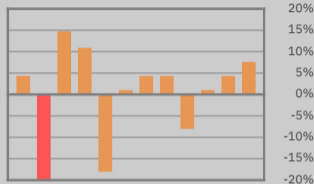

L: Sapim Laser

76.2

-26%

MIN

102.4

N=12

AVG

115.0

+12%

MAX

R: Sapim Laser

76.2

-27%

MIN

103.7

N=12