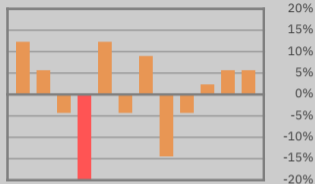

L: Sapim Laser

76.2

-26%

MIN

102.4

N=12

AVG

115.0

+12%

MAX

R: Sapim Laser

76.2

-27%

MIN

103.7

N=12